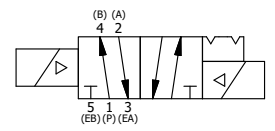

NOTES:  
 1) ALWAYS GIVE VALVE MODEL AND PART NUMBER WHEN ORDERING PARTS.  
 2) LUBRICATE DETENT BALL, SPRING AND STUD.

19	3	V-110	O-RING, BUNA-N, 70 DURO, AS-114, (REF 5/8 X 13/16 X 3/32), 1/4" SLEEVE, 1/2" SUB, STACK
18	2	V-212	SCREW, #2 X 3/16 DRIVE, TYPE U, OVAL HEAD, STAINLESS STEEL
17	1	AN-114	NAMEPLATE, BLANK, FOR VALVES WITH SPRINGS OR DETENTS
16	1	BG3	GASKET - END CAP, 1/4" & 3/8" VALVE
15	1	V-21	SCREW, 1/4-20 X 3/16, SOCKET SET, CUP POINT
14	1	DS3	SPRING - DETENT, 1/4" & 3/8" VALVE
13	1	V-14	BALL, CHROME STEEL 3/16 DIA, GRADE 25, FOR DETENT
12	2	V-556	NUT, SOLENOID, TOP EXHAUST, KNURLED
11	2	V-612-3	ATEX COIL 24 VDC WITH 3 METER CORD. NASS # 1215 30.1-001/6896.
10	4	V-585	SCREW, 10-24 X 2-1/8, SOCKET BUTTON HEAD
9	2	EMG3	GASKET - END MOUNT SOLENOID, BUNA-N, 1/4" & 3/8" VALVES
8	1	PBS3-13-SS	STUD - POS. A & C. DETENT, STAINLESS STEEL, 1/4" & 3/8" VALVE
7	1	PEC3-18	ENDCAP, SPACER, DETENT, SOLENOID, 6061-T6, 1/4" & 3/8" VALVES
6	1	S3R	SPOOL - SOLID, STANDARD, 2 POS, CLSD CTR, 1/4" & 3/8" VALVE
5	4	V-584	SCREW, 10-24 X 1, BUTTON HEAD SOCKET CAP WITH MICROSPHERE APPLIED TO THREADS.
4	2	SEC3-7	PLATE, RE-INFORCEMENT, SOLENOID, STAMPED, 304 STAINLESS
3	2	V-599-1	SOL OPER, END MOUNT, LOCKING O'RIDE
2	6	V-39	O-RING, VITON, STD BODY, 1/4" & 3/8" VALVES
1	1	B3-10E	FINISHED - SOLID BODY, UPPER PILOTS, 3/8" STACKING VALVE
FLG	QTY	PART NO	DESCRIPTION

LIMITS ON DIMENSIONS UNLESS OTHERWISE SPECIFIED		2-PL DECIMAL ± .01 3-PL DECIMAL ± .005 FRACTIONAL ± 1/64 ANGULAR ± 1/2°		<b>AAA PRODUCTS INTERNATIONAL</b> 7114 Harry Hines Blvd Dallas, TX 75235
DRAWN: RMckenna	DATE: 6/19/2022	CHECKED: KWaite	DATE: 6/19/2022	
SCALE: 1 : 1	SHEET: 1 OF 1	RELEASED: HWomack	DATE: 6/19/2022	
TITLE: <b>3/8" STACK, DBL SOL, 2 POS, DETENT, ATEX, 24VDC, LKNG OVRD</b>			PART NO.: <b>EBSS3TOQ 24VDC</b>	REV.: