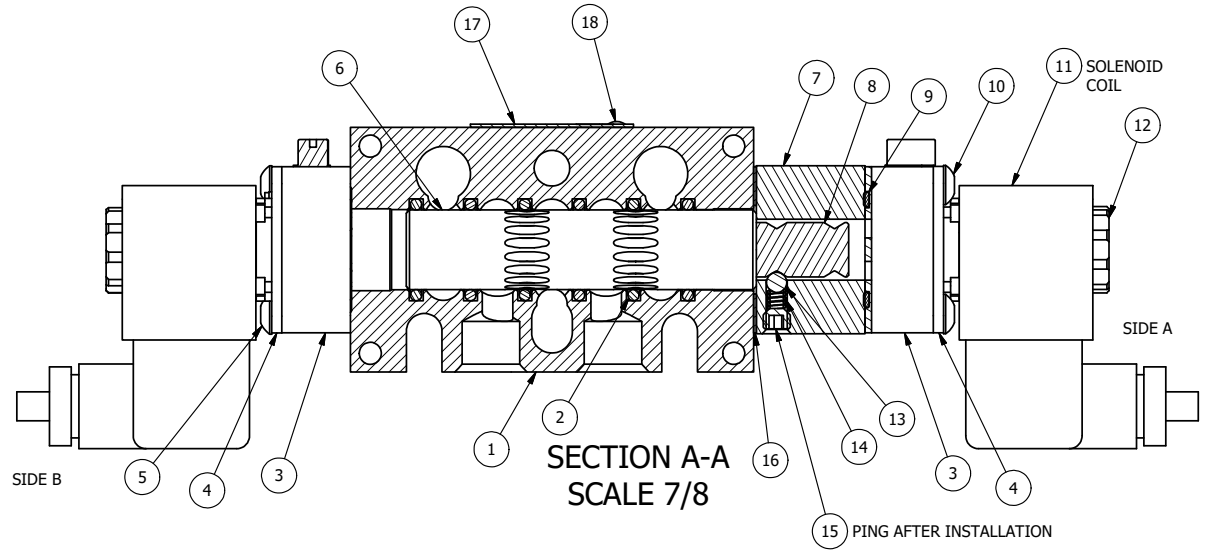

NOTES:  
 1) ALWAYS GIVE VALVE MODEL AND PART NUMBER WHEN ORDERING PARTS.  
 2) LUBRICATE DETENT BALL, SPRING AND STUD.

19	3	V-110	O-RING, BUNA-N, 70 DURO, AS-114, (REF 5/8 X 13/16 X 3/32), 1/4" SLEEVE, 1/2" SUB, STACK
18	2	V-212	SCREW, #2 X 3/16 DRIVE, TYPE U, OVAL HEAD, STAINLESS STEEL
17	1	AN-114	NAMEPLATE, BLANK, FOR VALVES WITH SPRINGS OR DETENTS
16	1	BG3	GASKET - END CAP, 1/4" & 3/8" VALVE
15	1	V-21	SCREW, 1/4-20 X 3/16, SOCKET SET, CUP POINT
14	1	DS3	SPRING - DETENT, 1/4" & 3/8" VALVE
13	1	V-14	BALL, CHROME STEEL 3/16 DIA, GRADE 25, FOR DETENT
12	2	V-556	NUT, SOLENOID, TOP EXHAUST, KNURLED
11	2	V-612-3	ATEX COIL 24 VDC WITH 3 METER CORD. NASS # 1215 30.1-001/6896.
10	4	V-585	SCREW, 10-24 X 2-1/8, SOCKET BUTTON HEAD
9	2	EMG3	GASKET - END MOUNT SOLENOID, BUNA-N, 1/4" & 3/8" VALVES
8	1	PBS3-13-SS	STUD - POS. A & C. DETENT, STAINLESS STEEL, 1/4" & 3/8" VALVE
7	1	PEC3-18	ENDCAP, SPACER, DETENT, SOLENOID, 6061-T6, 1/4" & 3/8" VALVES
6	1	S3R	SPOOL - SOLID, STANDARD, 2 POS, CLSD CTR, 1/4" & 3/8" VALVE
5	4	V-584	SCREW, 10-24 X 1, BUTTON HEAD SOCKET CAP WITH MICROSPHERE APPLIED TO THREADS.
4	2	SEC3-7	PLATE, RE-INFORCEMENT, SOLENOID, STAMPED, 304 STAINLESS
3	2	V-599-1	SOL OPER, END MOUNT, LOCKING O'RIDE
2	6	V-39	O-RING, VITON, STD BODY, 1/4" & 3/8" VALVES
1	1	B3-10E	FINISHED - SOLID BODY, UPPER PILOTS, 3/8" STACKING VALVE
FLG	QTY	PART NO	DESCRIPTION

LIMITS ON DIMENSIONS UNLESS OTHERWISE SPECIFIED		2-PL DECIMAL ± .01 3-PL DECIMAL ± .005 FRACTIONAL ± 1/64 ANGULAR ± 1/2°		<b>AAA PRODUCTS INTERNATIONAL</b> 7114 Harry Hines Blvd Dallas, TX 75235
DRAWN: RMckenna	DATE: 6/19/2022	CHECKED: KWaite	DATE: 6/19/2022	
SCALE: 1 : 1	SHEET: 1 OF 1	RELEASED: HWomack	DATE: 6/19/2022	
TITLE: <b>3/8" STACK, DBL SOL, 2 POS, DETENT, ATEX, 24VDC, LKNG OVRD</b>			PART NO.: <b>EBSS3TOQ 24VDC</b>	REV.: